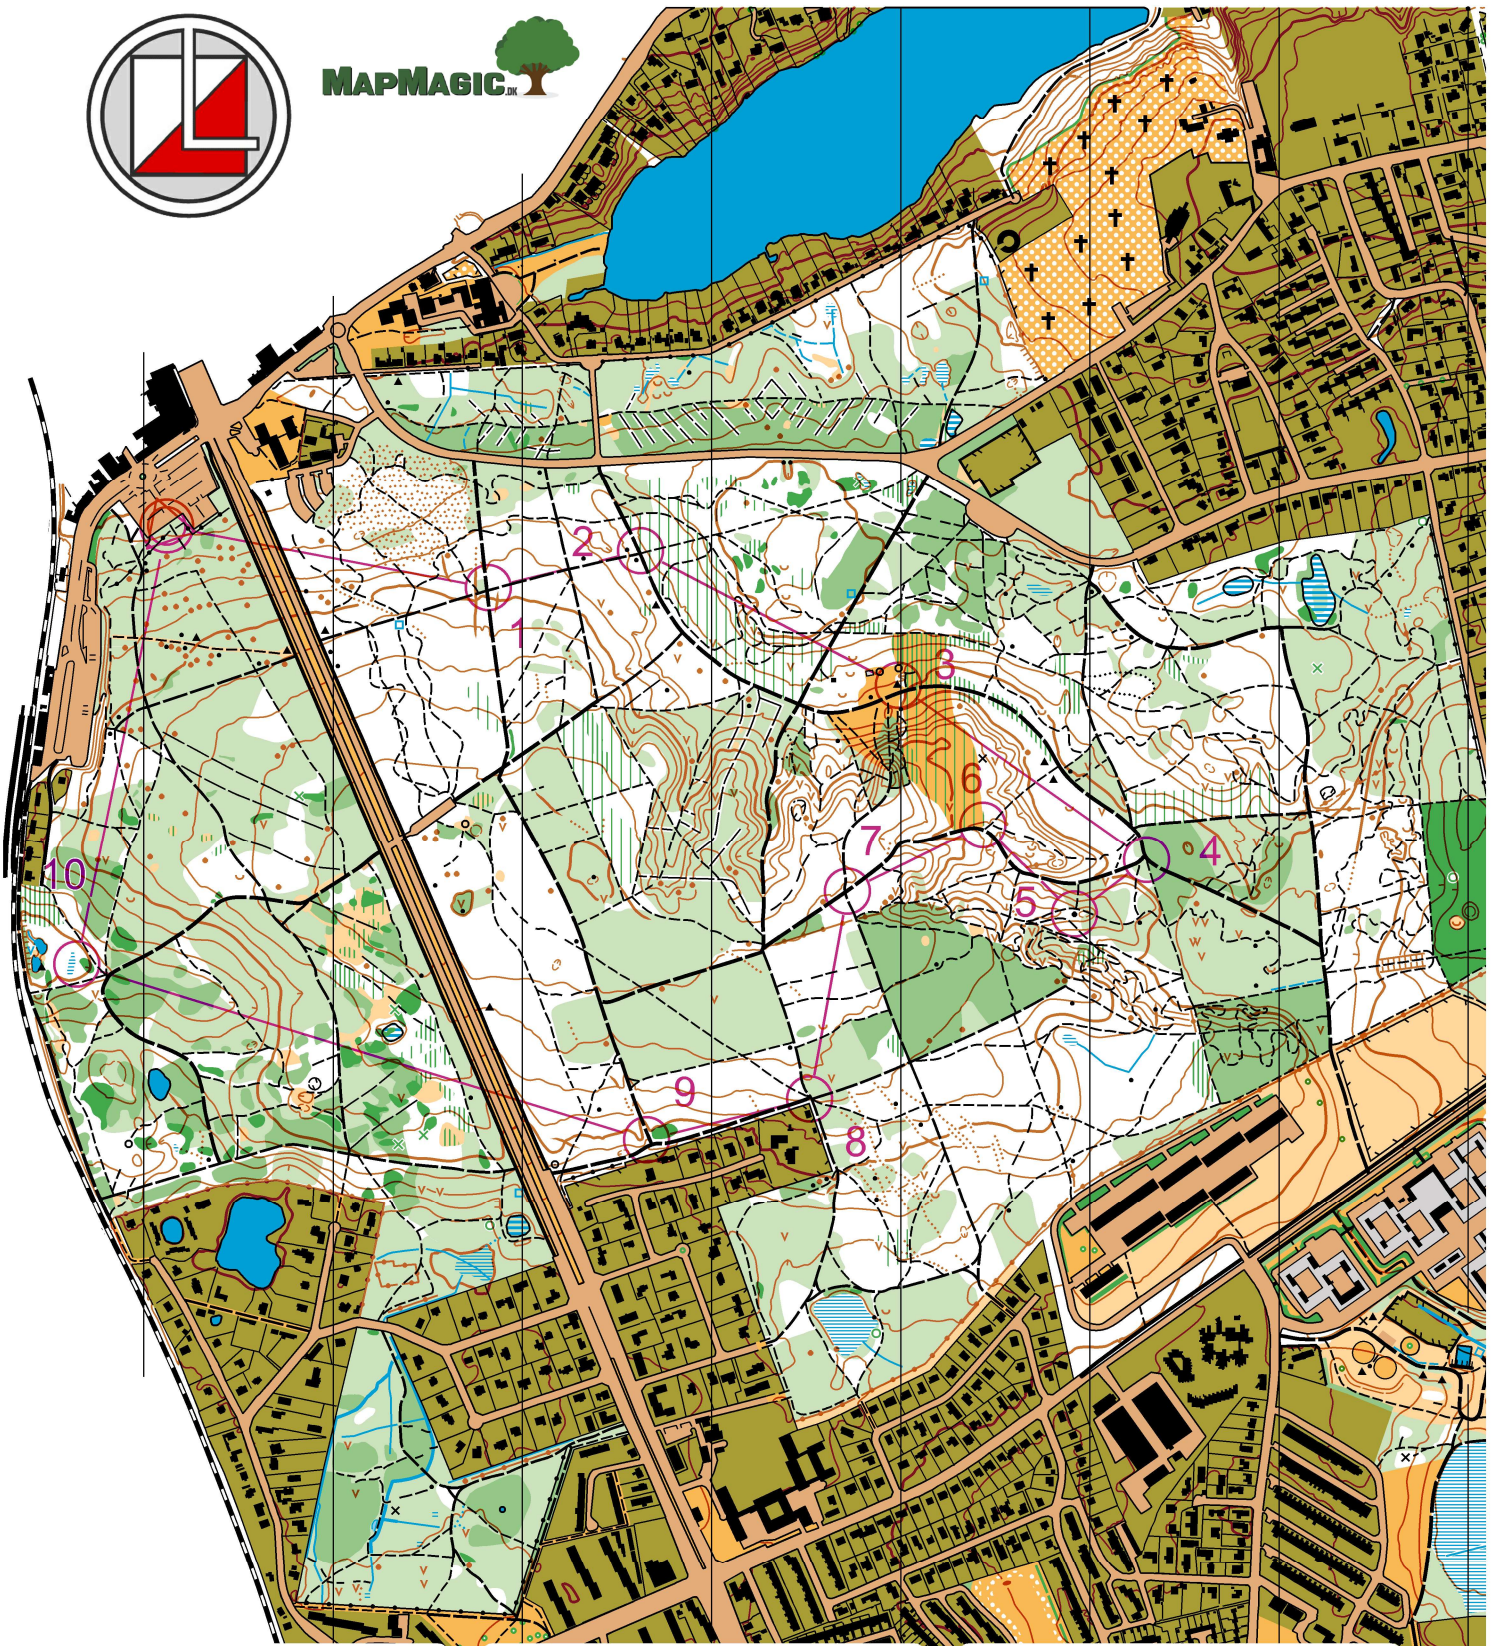

Geelskov

1:10.000 | Ækvidistance: 2,5 m

Tegnet af Mads Troelsgård og Niels Møller, 2023, Lyngby Orienteringsklub

Findveji-Geelsskov		
Let 2	3,8 km	
		Path, Northwest End
1	31	Path Path Crossing
2	42	Path Path Crossing

3	32	Boulder cluster
4	35	Path Path Crossing
5	43	Boulder
6	44	Path Bend
7	34	Path Path Crossing

8	39	Path Path Crossing
9	40	Path Path Junction
10	45	Marsh, East side

600 m