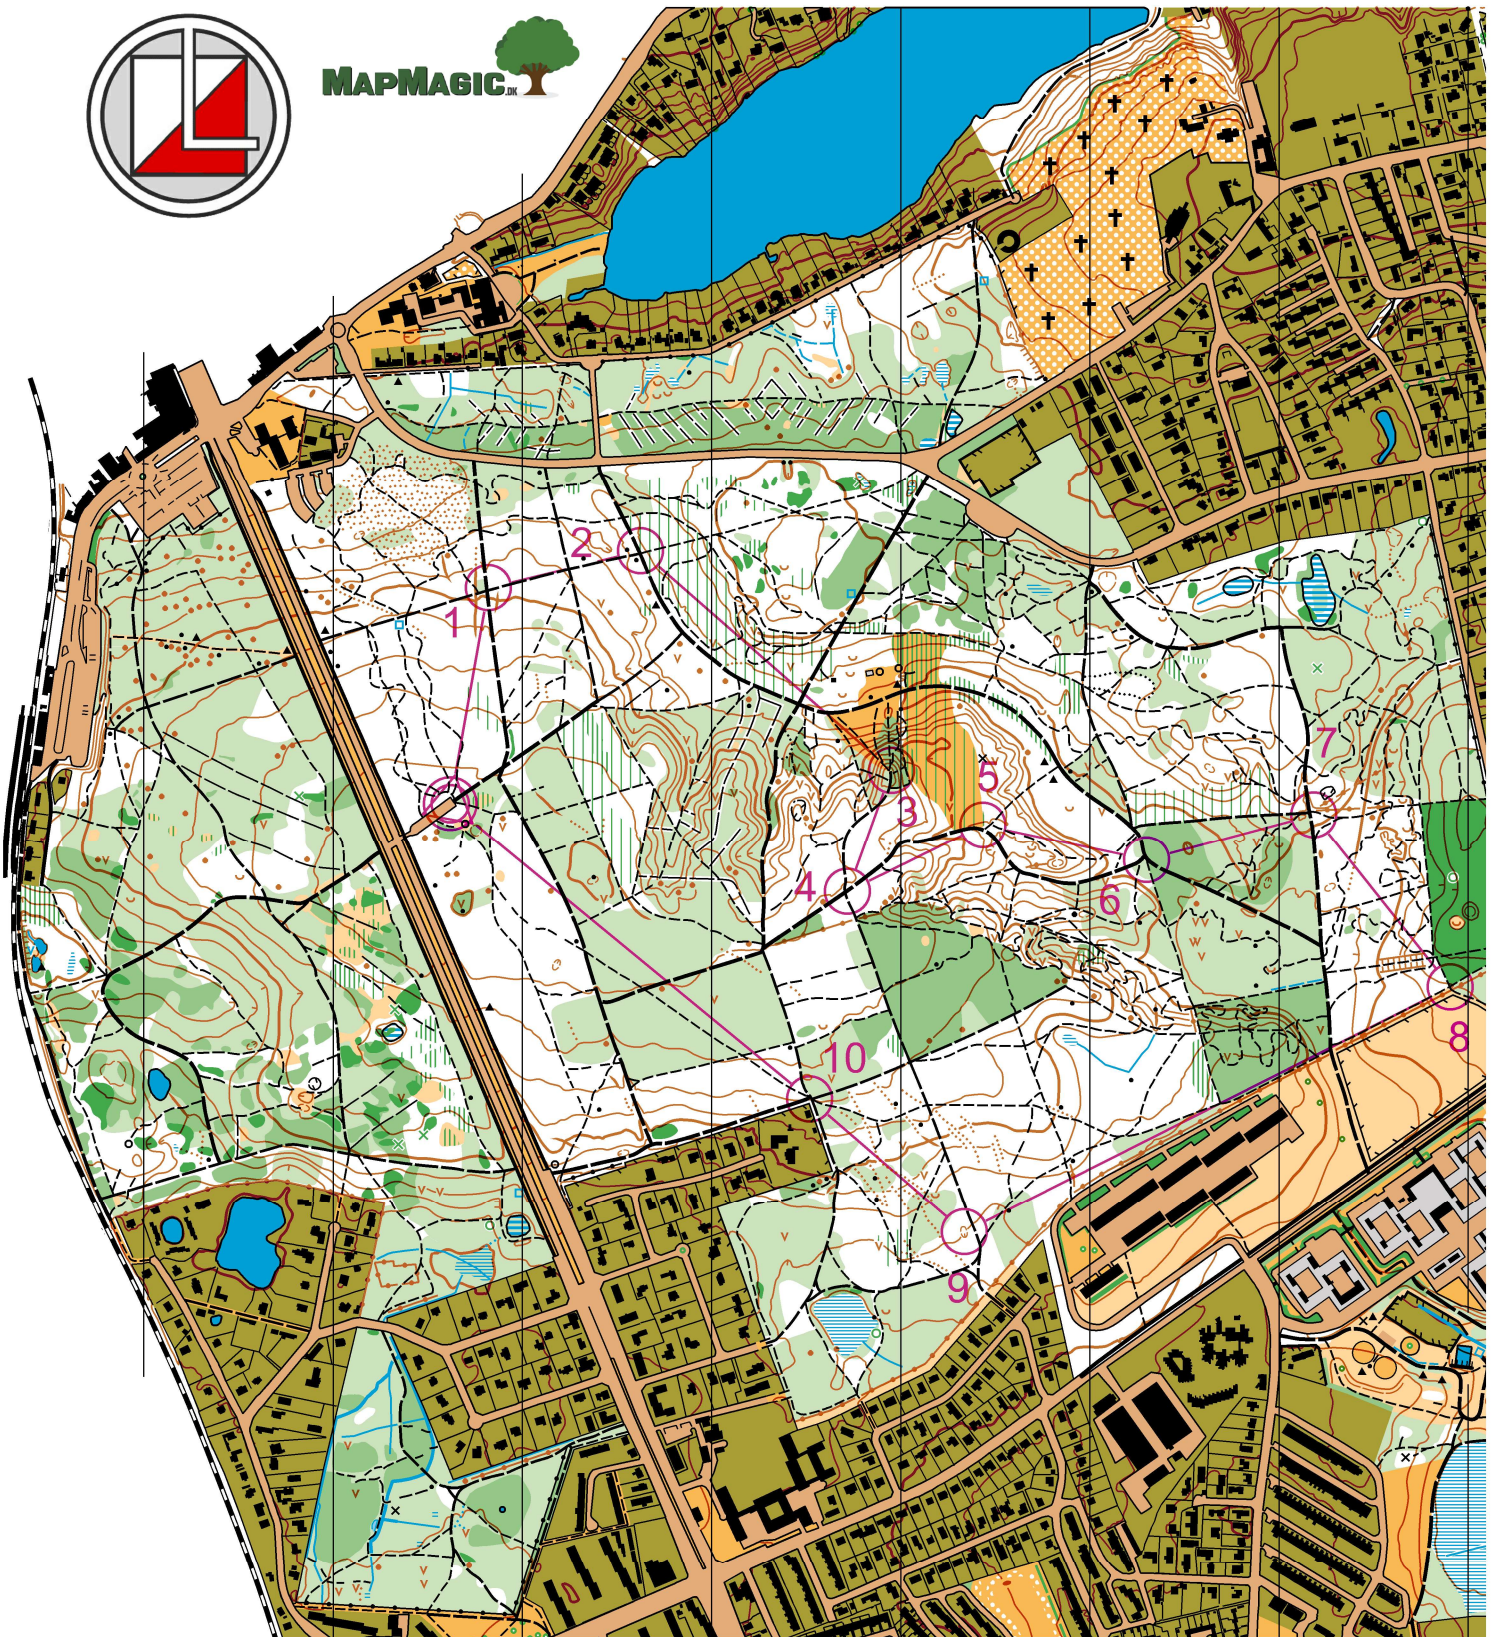

Geelskov

1:10.000 | Ækvidistance: 2,5 m

Tegnet af Mads Troelsgård og Niels Møller, 2023, Lyngby Orienteringsklub

Findveji-Geelsskov		
Let 1	3,7 km	
		Paved area Path
1	31	Path Path Crossing
2	42	Path Path Crossing

3	33	Path Path Junction
4	34	Path Path Crossing
5	44	Path Bend
6	35	Path Path Crossing
7	38	Path Path Crossing

8	41	Path Path Crossing
9	36	Depression
10	39	Path Path Crossing
		< 625 m >